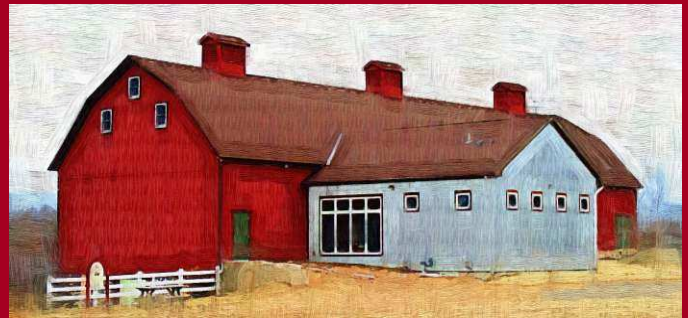

# St. Croix ArtBarn Fine ArtFair & Savor the Valley

Saturday, June 9<sup>th</sup>, 2007 from 10-5 PM

St. Croix ArtBarn in Osceola, WI

*Indulge your senses...*

Original Artwork

Live Music

Children's Activity Booth

Local Flavors including:

Community Homestead Farm

The Village Pizzeria

Common Harvest Farm

Riverbank Riverbucks coffee program

**The ArtBarn is located at 1040 Oak Ridge Drive in Osceola, WI. Wisconsin Highway 35 North of Osceola. Turn East at the Osceola High School. Look for a big red barn directly behind Osceola Middle School. 715.294.2787**